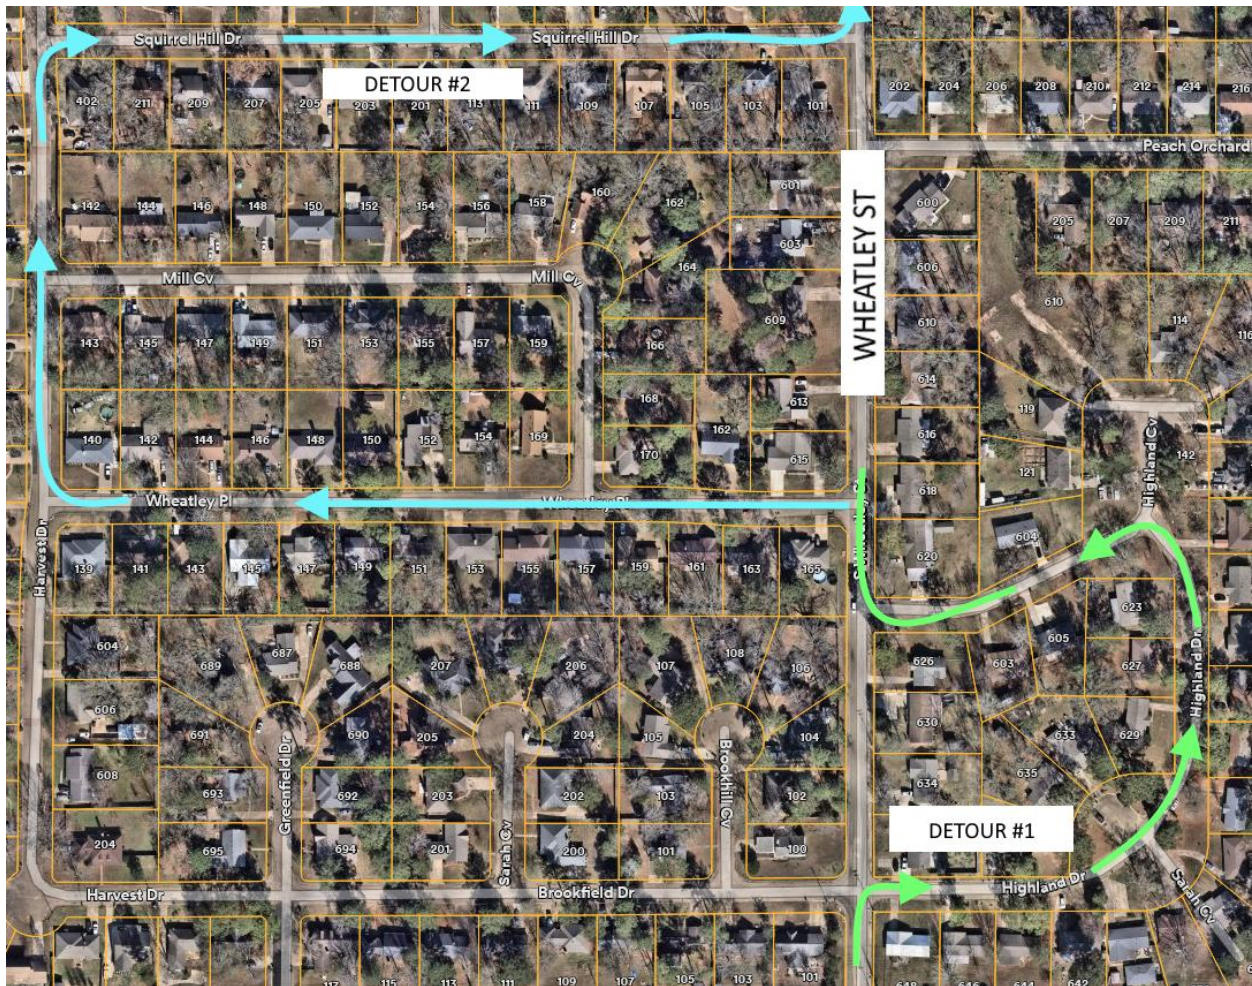

## 🚧 Traffic Alert – Wheatley St. Detours 🚧

Please review the attached map for details on **two one-day detours** on Wheatley St.

We will be replacing two storm drains across the full width of the road, which requires a **complete temporary closure** during this work.

### 📅 Planned Dates:

- April 28
- April 30

*(Weather dependent)*

We appreciate your patience as we complete these necessary infrastructure improvements to better serve our community. Please plan alternate routes and allow extra travel time on these dates.